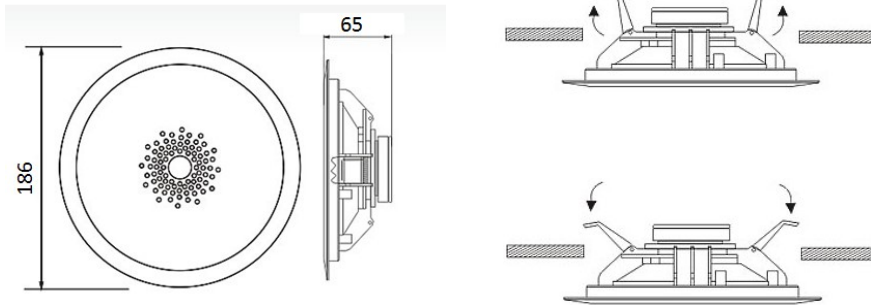

Dimension & Mounting: