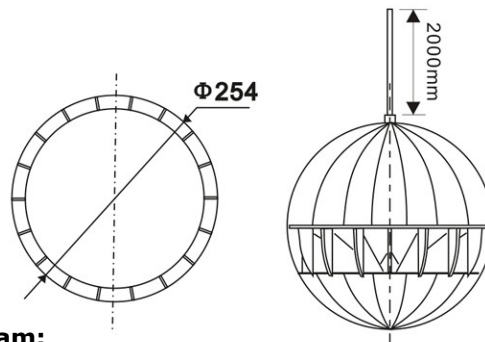

Pendant Speaker PSK-20H

Feature:

- Public address (PA) system music & paging pendant speaker with transformer
- Ideal for music & speech use in clubs, showroom, shopping mall and exhibition center
- Economy rang indoor PA music pendant speaker
- 8" full range woofer
- Rated power output 5W-10W-20W at 100V
- Line input 100V or 70V by cable tail
- ABS white enclosure and security steel ring
- Quick installation by supplied adjustable hanging wire

Specification:

Model	PSK-20H
Description	Pendant Speaker
Rated Power Output	5W-10W-20W
Speaker	8" full range woofer
Line Input	100V or 70V
Frequency Response	80-18KHz
SPL(@1W/m)	92dB
Connector	By speaker 2 meters cable tail
Dimension	Φ254mm
Material	ABS white enclosure and security steel ring
Mounting Way	Quick installation by supplied adjustable hanging wire
Weight	2.2kg

Dimension:

Frequency Response & SPL Diagram: