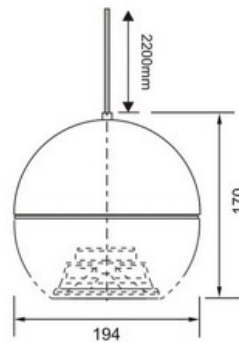

Pendant Speaker PSK-10T

Feature:

- Commercial public address (PA) system music & paging pendant speaker with transformer
- Ideal for music and speech use in clubs, showroom, shopping mall and exhibition center
- Economy rang indoor PA music pendant speaker
- 5" full range woofer
- Rated power output 2.5W-5W-10W at 100V
- Line input 100V or 70V by cable tail
- ABS white enclosure and security steel ring
- Quick installation by supplied adjustable hanging wire

Specification:

Model	PSK-10T
Description	Pendant Speaker
Rated Power Output	2.5W-5W-10W
Speaker	5" full range woofer
Line Input	100V or 70V
Frequency Response	150-15KHz
SPL(@1W/m)	92dB
Connector	By speaker cable tail
Dimension	Φ180mm
Material	ABS white enclosure and security steel ring
Mounting Way	Quick installation by supplied adjustable hanging wire
Weight	1.1kg

Dimensions:

Frequency Response & SPL Diagram: