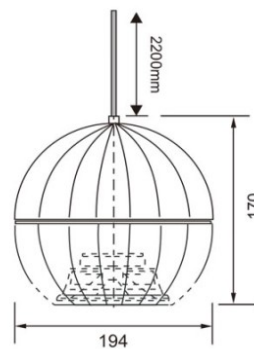

## Specification:

Model	PSK-10C
Description	Pendant Speaker
Rated Power Output	2.5W-5W-10W
Speaker	5" full range woofer
Line Input	100V or 70V
Frequency Response	150-15KHz
SPL(@1W/m)	92dB
Connector	By speaker 2 meters cable tail
Dimension	Φ180mm
Material	ABS white enclosure and security steel ring
Mounting Way	Quick installation by supplied adjustable hanging wire
Weight	1.0kg

## Dimension: