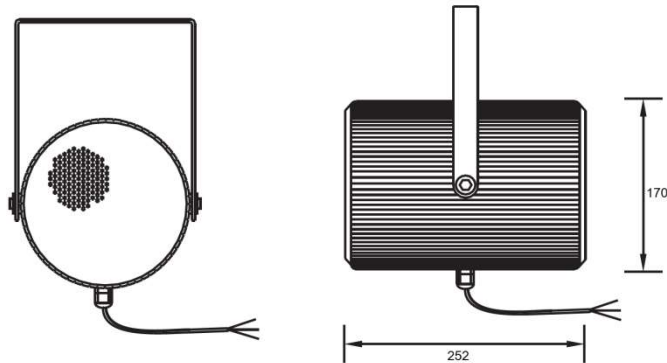

EN54-24 Bi-Directional Sound Projector PJSK-20ADEN

Feature:

- Compliant with the EN54-24 standards
- PA (Public Address) system Bi-directional sound projector with transformer
- Ideal for outdoor music and speech use in school, office, hotel and airport
- Bi-directional sound projector for both sides sound dispersion
- 2×6.5" PP full range waterproof woofer
- Rated power output 5W-10W-20W at 100V
- Waterproof level of IP66
- Ceramic connector, 95°C fire-resistant cable and thermal fuse
- Line input 100V or 70V by cable tail with waterproof gland
- Aluminum enclosure and stainless metal bracket in white
- Quick installation by supplied stainless mounting bracket

EN54-24

Specification:

Model	PJSK-20ADEN
Description	EN54-24 Bi-Directional Sound Projector
Rated Power Output	5W-10W-20W
Speaker	2×6.5" PP full range waterproof woofer
Line Input	100V or 70V
Frequency Response	110-15KHz
SPL(@1W/m)	92dB
IP Rate	IP66
Connector	By speaker cable tail with waterproof gland
Dimension	Φ170×252mm
Material	Aluminum enclosure and stainless metal bracket in white
Mounting Way	Quick installation by supplied stainless mounting bracket
Weight	2.8kg

Side View & Dimension:

Frequency VS SPL Diagrams: